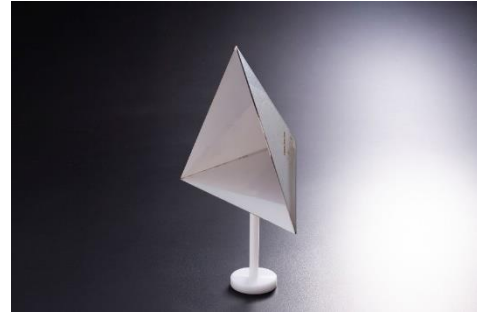

Trihedral Corner Reflector DsA004-T Series

Features

- Stainless construction.
- Radar system calibration
- Camera Tripod connection
- Gold plate finish available

Note: Optional stand is available

Mechanical Specifications

Trihedral Corner Reflector

Model	DsA004-T-044			DsA004-T-078			DsA004-T-104			DsA004-T-139			DsA004-T-185			DsA004-T-247			DsA004-T-330		
Length a [m]	0.0439			0.078			0.104			0.139			0.185			0.247			0.33		
Weight [kg]	0.06			0.15			0.25			0.4			0.65			1.3			2.2		
[GHz]	[m ²]	[dBsm]	[m ²]	[dBsm]	[m ²]	[dBsm]	[m ²]	[dBsm]	[m ²]	[dBsm]	[m ²]	[dBsm]	[m ²]	[dBsm]	[m ²]	[dBsm]	[m ²]	[dBsm]	[m ²]	[dBsm]	
7.25	0.009	-20.4	0.1	-10.4	0.3	-5.4	0.9	-0.4	2.9	4.6	9.1	9.6	29.0	14.6							
8.75	0.013	-18.8	0.1	-8.8	0.4	-3.8	1.3	1.2	4.2	6.2	13.3	11.2	42.3	16.3							
10.25	0.018	-17.4	0.2	-7.4	0.6	-2.4	1.8	2.6	5.7	7.6	18.2	12.6	58.0	17.6							
16.00	0.044	-13.5	0.4	-3.6	1.4	1.4	4.4	6.5	14.0	11.4	44.3	16.5	141.3	21.5							
18.00	0.056	-12.5	0.6	-2.5	1.8	2.5	5.6	7.5	17.7	12.5	56.1	17.5	178.8	22.5							
24.15	0.101	-10.0	1.0	0.0	3.2	5.0	10.1	10.1	31.8	15.0	101.0	20.0	321.9	25.1							
25.00	0.108	-9.7	1.1	0.3	3.4	5.3	10.9	10.4	34.1	15.3	108.3	20.3	345.0	25.4							
26.00	0.117	-9.3	1.2	0.7	3.7	5.7	11.7	10.7	36.9	15.7	117.1	20.7	373.1	25.7							
50.00	0.432	-3.6	4.3	6.3	13.6	11.3	43.4	16.4	136.3	21.3	433.1	26.4	1379.8	31.4							
60.00	0.622	-2.1	6.2	7.9	19.6	12.9	62.5	18.0	196.3	22.9	623.6	27.9	1987.0	33.0							
76.00	0.998	0.0	10.0	10.0	31.4	15.0	100.4	20.0	314.9	25.0	1000.6	30.0	3188.0	35.0							
77.00	1.025	0.1	10.2	10.1	32.3	15.1	103.0	20.1	323.2	25.1	1027.1	30.1	3272.4	35.1							
79.00	1.079	0.3	10.8	10.3	34.0	15.3	108.4	20.4	340.2	25.3	1081.1	30.3	3444.6	35.4							
81.00	1.134	0.5	11.3	10.5	35.7	15.5	114.0	20.6	357.7	25.5	1136.6	30.6	3621.3	35.6							
97.00	1.626	2.1	16.2	12.1	51.2	17.1	163.5	22.1	512.9	27.1	1629.9	32.1	5193.2	37.2							