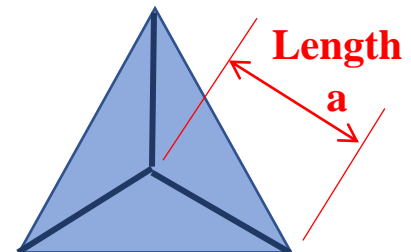

Trihedral Corner Reflector

Model	DsA004-T-044			DsA004-T-078			DsA004-T-104			DsA004-T-139			DsA004-T-185			DsA004-T-247			DsA004-T-330		
Length a [m]	0.0439			0.078			0.104			0.139			0.185			0.247			0.33		
Weight [kg]	0.06			0.15			0.25			0.4			0.65			1.3			2.2		
[GHz]	[m ²]	[dBsm]	[m ²]	[dBsm]	[m ²]	[dBsm]	[m ²]	[dBsm]	[m ²]	[dBsm]	[m ²]	[dBsm]	[m ²]	[dBsm]	[m ²]	[dBsm]	[m ²]	[dBsm]	[m ²]	[dBsm]	
7.25	0.009	-20.4	0.1	-10.4	0.3	-5.4	0.9	-0.4	2.9	4.6	9.1	9.6	29.0	14.6							
8.75	0.013	-18.8	0.1	-8.8	0.4	-3.8	1.3	1.2	4.2	6.2	13.3	11.2	42.3	16.3							
10.25	0.018	-17.4	0.2	-7.4	0.6	-2.4	1.8	2.6	5.7	7.6	18.2	12.6	58.0	17.6							
16.00	0.044	-13.5	0.4	-3.6	1.4	1.4	4.4	6.5	14.0	11.4	44.3	16.5	141.3	21.5							
18.00	0.056	-12.5	0.6	-2.5	1.8	2.5	5.6	7.5	17.7	12.5	56.1	17.5	178.8	22.5							
24.15	0.101	-10.0	1.0	0.0	3.2	5.0	10.1	10.1	31.8	15.0	101.0	20.0	321.9	25.1							
25.00	0.108	-9.7	1.1	0.3	3.4	5.3	10.9	10.4	34.1	15.3	108.3	20.3	345.0	25.4							
26.00	0.117	-9.3	1.2	0.7	3.7	5.7	11.7	10.7	36.9	15.7	117.1	20.7	373.1	25.7							
50.00	0.432	-3.6	4.3	6.3	13.6	11.3	43.4	16.4	136.3	21.3	433.1	26.4	1379.8	31.4							
60.00	0.622	-2.1	6.2	7.9	19.6	12.9	62.5	18.0	196.3	22.9	623.6	27.9	1987.0	33.0							
76.00	0.998	0.0	10.0	10.0	31.4	15.0	100.4	20.0	314.9	25.0	1000.6	30.0	3188.0	35.0							
77.00	1.025	0.1	10.2	10.1	32.3	15.1	103.0	20.1	323.2	25.1	1027.1	30.1	3272.4	35.1							
79.00	1.079	0.3	10.8	10.3	34.0	15.3	108.4	20.4	340.2	25.3	1081.1	30.3	3444.6	35.4							
81.00	1.134	0.5	11.3	10.5	35.7	15.5	114.0	20.6	357.7	25.5	1136.6	30.6	3621.3	35.6							
97.00	1.626	2.1	16.2	12.1	51.2	17.1	163.5	22.1	512.9	27.1	1629.9	32.1	5193.2	37.2							