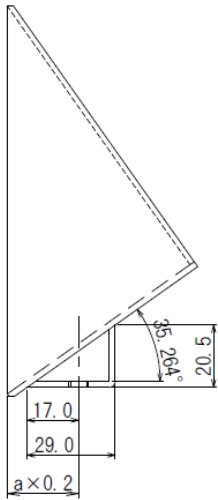

Trihedral Corner Reflector DsA004-T Series

Features

- Stainless construction.
- Radar system calibration
- Camera Tripod connection
- Gold plate finish available

Note: Optional stand is available

Mechanical Specifications

Trihedral Corner Reflector

Model	DsA004-T-044			DsA004-T-078			DsA004-T-104			DsA004-T-139			DsA004-T-185			DsA004-T-247			DsA004-T-330		
Length a [m]	0.0439			0.078			0.104			0.139			0.185			0.247			0.33		
Weight [kg]	0.06			0.15			0.25			0.4			0.65			1.3			2.2		
[GHz]	[m ²]	[dBsm]	[m ²]	[dBsm]	[m ²]	[dBsm]	[m ²]	[dBsm]	[m ²]	[dBsm]	[m ²]	[dBsm]	[m ²]	[dBsm]	[m ²]	[dBsm]	[m ²]	[dBsm]	[m ²]	[dBsm]	
7.25	0.009	-20.4	0.1	-10.4	0.3	-5.4	0.9	-0.4	2.9	4.6	9.1	9.6	29.0	14.6							
8.75	0.013	-18.8	0.1	-8.8	0.4	-3.8	1.3	1.2	4.2	6.2	13.3	11.2	42.3	16.3							
10.25	0.018	-17.4	0.2	-7.4	0.6	-2.4	1.8	2.6	5.7	7.6	18.2	12.6	58.0	17.6							
16.00	0.044	-13.5	0.4	-3.6	1.4	1.4	4.4	6.5	14.0	11.4	44.3	16.5	141.3	21.5							
18.00	0.056	-12.5	0.6	-2.5	1.8	2.5	5.6	7.5	17.7	12.5	56.1	17.5	178.8	22.5							
24.15	0.101	-10.0	1.0	0.0	3.2	5.0	10.1	10.1	31.8	15.0	101.0	20.0	321.9	25.1							
25.00	0.108	-9.7	1.1	0.3	3.4	5.3	10.9	10.4	34.1	15.3	108.3	20.3	345.0	25.4							
26.00	0.117	-9.3	1.2	0.7	3.7	5.7	11.7	10.7	36.9	15.7	117.1	20.7	373.1	25.7							
50.00	0.432	-3.6	4.3	6.3	13.6	11.3	43.4	16.4	136.3	21.3	433.1	26.4	1379.8	31.4							
60.00	0.622	-2.1	6.2	7.9	19.6	12.9	62.5	18.0	196.3	22.9	623.6	27.9	1987.0	33.0							
76.00	0.998	0.0	10.0	10.0	31.4	15.0	100.4	20.0	314.9	25.0	1000.6	30.0	3188.0	35.0							
77.00	1.025	0.1	10.2	10.1	32.3	15.1	103.0	20.1	323.2	25.1	1027.1	30.1	3272.4	35.1							
79.00	1.079	0.3	10.8	10.3	34.0	15.3	108.4	20.4	340.2	25.3	1081.1	30.3	3444.6	35.4							
81.00	1.134	0.5	11.3	10.5	35.7	15.5	114.0	20.6	357.7	25.5	1136.6	30.6	3621.3	35.6							
97.00	1.626	2.1	16.2	12.1	51.2	17.1	163.5	22.1	512.9	27.1	1629.9	32.1	5193.2	37.2							