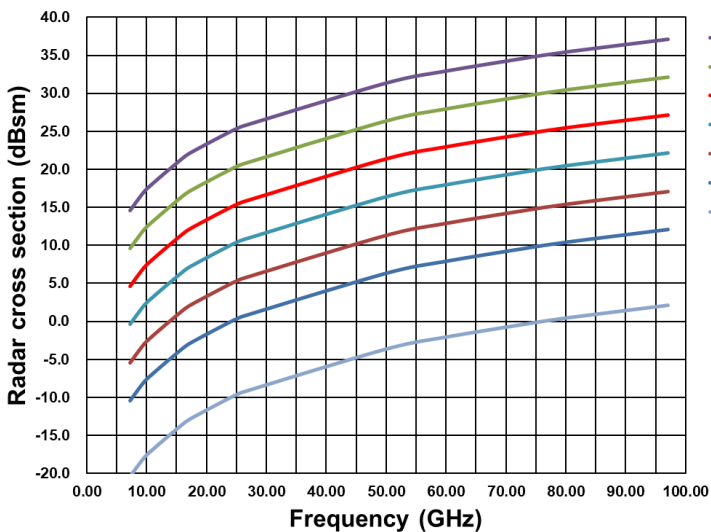

Trihedral Corner Reflector DsA004-T Series

Features

- Stainless construction.
- Radar system calibration
- Camera Tripod connection
- Gold plate finish available

Note: Optional stand is available

Mechanical Specifications

Trihedral Corner Reflector

Model	DsA004-T-044			DsA004-T-078			DsA004-T-104			DsA004-T-139			DsA004-T-185			DsA004-T-247			DsA004-T-330		
Length a [m]	0.0439			0.078			0.104			0.139			0.185			0.247			0.33		
Weight [kg]	0.06			0.15			0.25			0.4			0.65			1.3			2.2		
[GHz]	[m ²]	[dBsm]	[m ²]	[dBsm]	[m ²]	[dBsm]	[m ²]	[dBsm]	[m ²]	[dBsm]	[m ²]	[dBsm]	[m ²]	[dBsm]	[m ²]	[dBsm]	[m ²]	[dBsm]	[m ²]	[dBsm]	
7.25	0.009	-20.4	0.1	-10.4	0.3	-5.4	0.9	-0.4	2.9	4.6	9.1	9.6	29.0	14.6							
8.75	0.013	-18.8	0.1	-8.8	0.4	-3.8	1.3	1.2	4.2	6.2	13.3	11.2	42.3	16.3							
10.25	0.018	-17.4	0.2	-7.4	0.6	-2.4	1.8	2.6	5.7	7.6	18.2	12.6	58.0	17.6							
16.00	0.044	-13.5	0.4	-3.6	1.4	1.4	4.4	6.5	14.0	11.4	44.3	16.5	141.3	21.5							
18.00	0.056	-12.5	0.6	-2.5	1.8	2.5	5.6	7.5	17.7	12.5	56.1	17.5	178.8	22.5							
24.15	0.101	-10.0	1.0	0.0	3.2	5.0	10.1	10.1	31.8	15.0	101.0	20.0	321.9	25.1							
25.00	0.108	-9.7	1.1	0.3	3.4	5.3	10.9	10.4	34.1	15.3	108.3	20.3	345.0	25.4							
26.00	0.117	-9.3	1.2	0.7	3.7	5.7	11.7	10.7	36.9	15.7	117.1	20.7	373.1	25.7							
50.00	0.432	-3.6	4.3	6.3	13.6	11.3	43.4	16.4	136.3	21.3	433.1	26.4	1379.8	31.4							
60.00	0.622	-2.1	6.2	7.9	19.6	12.9	62.5	18.0	196.3	22.9	623.6	27.9	1987.0	33.0							
76.00	0.998	0.0	10.0	10.0	31.4	15.0	100.4	20.0	314.9	25.0	1000.6	30.0	3188.0	35.0							
77.00	1.025	0.1	10.2	10.1	32.3	15.1	103.0	20.1	323.2	25.1	1027.1	30.1	3272.4	35.1							
79.00	1.079	0.3	10.8	10.3	34.0	15.3	108.4	20.4	340.2	25.3	1081.1	30.3	3444.6	35.4							
81.00	1.134	0.5	11.3	10.5	35.7	15.5	114.0	20.6	357.7	25.5	1136.6	30.6	3621.3	35.6							
97.00	1.626	2.1	16.2	12.1	51.2	17.1	163.5	22.1	512.9	27.1	1629.9	32.1	5193.2	37.2							