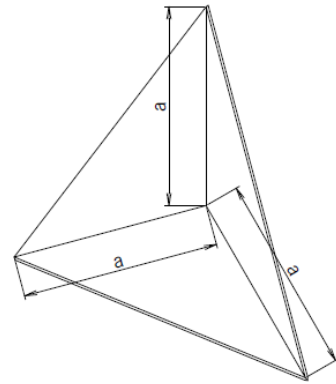

Trihedral Corner Reflector DsA004-T Series

Features

- Stainless construction.
- Radar system calibration
- Camera Tripod connection
- Gold plate finish available

Note: Optional stand is available

Mechanical Specifications

Trihedral Corner Reflector

Model	DsA004-T-044			DsA004-T-078			DsA004-T-104			DsA004-T-139			DsA004-T-185			DsA004-T-247			DsA004-T-330		
Length a [m]	0.0439			0.078			0.104			0.139			0.185			0.247			0.33		
Weight [kg]	0.06			0.15			0.25			0.4			0.65			1.3			2.2		
[GHz]	[m ²]	[dBsm]	[m ²]	[dBsm]	[m ²]	[dBsm]	[m ²]	[dBsm]	[m ²]	[dBsm]	[m ²]	[dBsm]	[m ²]	[dBsm]	[m ²]	[dBsm]	[m ²]	[dBsm]	[m ²]	[dBsm]	
7.25	0.009	-20.4	0.1	-10.4	0.3	-5.4	0.9	-0.4	2.9	4.6	9.1	9.6	29.0	14.6							
8.75	0.013	-18.8	0.1	-8.8	0.4	-3.8	1.3	1.2	4.2	6.2	13.3	11.2	42.3	16.3							
10.25	0.018	-17.4	0.2	-7.4	0.6	-2.4	1.8	2.6	5.7	7.6	18.2	12.6	58.0	17.6							
16.00	0.044	-13.5	0.4	-3.6	1.4	1.4	4.4	6.5	14.0	11.4	44.3	16.5	141.3	21.5							
18.00	0.056	-12.5	0.6	-2.5	1.8	2.5	5.6	7.5	17.7	12.5	56.1	17.5	178.8	22.5							
24.15	0.101	-10.0	1.0	0.0	3.2	5.0	10.1	10.1	31.8	15.0	101.0	20.0	321.9	25.1							
25.00	0.108	-9.7	1.1	0.3	3.4	5.3	10.9	10.4	34.1	15.3	108.3	20.3	345.0	25.4							
26.00	0.117	-9.3	1.2	0.7	3.7	5.7	11.7	10.7	36.9	15.7	117.1	20.7	373.1	25.7							
50.00	0.432	-3.6	4.3	6.3	13.6	11.3	43.4	16.4	136.3	21.3	433.1	26.4	1379.8	31.4							
60.00	0.622	-2.1	6.2	7.9	19.6	12.9	62.5	18.0	196.3	22.9	623.6	27.9	1987.0	33.0							
76.00	0.998	0.0	10.0	10.0	31.4	15.0	100.4	20.0	314.9	25.0	1000.6	30.0	3188.0	35.0							
77.00	1.025	0.1	10.2	10.1	32.3	15.1	103.0	20.1	323.2	25.1	1027.1	30.1	3272.4	35.1							
79.00	1.079	0.3	10.8	10.3	34.0	15.3	108.4	20.4	340.2	25.3	1081.1	30.3	3444.6	35.4							
81.00	1.134	0.5	11.3	10.5	35.7	15.5	114.0	20.6	357.7	25.5	1136.6	30.6	3621.3	35.6							
97.00	1.626	2.1	16.2	12.1	51.2	17.1	163.5	22.1	512.9	27.1	1629.9	32.1	5193.2	37.2							