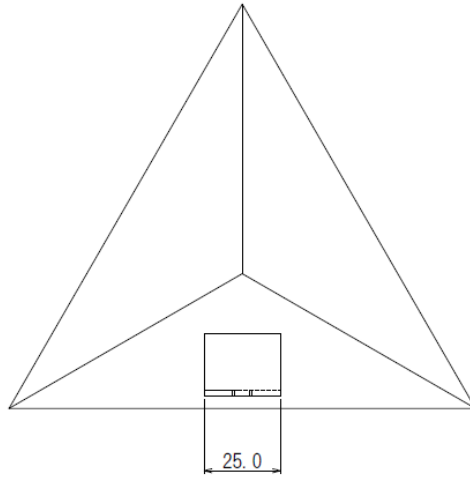

Trihedral Corner Reflector DsA004-T Series

Features

- Stainless construction.
- Radar system calibration
- Camera Tripod connection
- Gold plate finish available

Note: Optional stand is available

Mechanical Specifications

Trihedral Corner Reflector

Model	DsA004-T-044			DsA004-T-078			DsA004-T-104			DsA004-T-139			DsA004-T-185			DsA004-T-247			DsA004-T-330		
Length a [m]	0.0439			0.078			0.104			0.139			0.185			0.247			0.33		
Weight [kg]	0.06			0.15			0.25			0.4			0.65			1.3			2.2		
[GHz]	[m ²]	[dBsm]	[m ²]	[dBsm]	[m ²]	[dBsm]	[m ²]	[dBsm]	[m ²]	[dBsm]	[m ²]	[dBsm]	[m ²]	[dBsm]	[m ²]	[dBsm]	[m ²]	[dBsm]	[m ²]	[dBsm]	
7.25	0.009	-20.4	0.1	-10.4	0.3	-5.4	0.9	-0.4	2.9	4.6	9.1	9.6	29.0	14.6							
8.75	0.013	-18.8	0.1	-8.8	0.4	-3.8	1.3	1.2	4.2	6.2	13.3	11.2	42.3	16.3							
10.25	0.018	-17.4	0.2	-7.4	0.6	-2.4	1.8	2.6	5.7	7.6	18.2	12.6	58.0	17.6							
16.00	0.044	-13.5	0.4	-3.6	1.4	1.4	4.4	6.5	14.0	11.4	44.3	16.5	141.3	21.5							
18.00	0.056	-12.5	0.6	-2.5	1.8	2.5	5.6	7.5	17.7	12.5	56.1	17.5	178.8	22.5							
24.15	0.101	-10.0	1.0	0.0	3.2	5.0	10.1	10.1	31.8	15.0	101.0	20.0	321.9	25.1							
25.00	0.108	-9.7	1.1	0.3	3.4	5.3	10.9	10.4	34.1	15.3	108.3	20.3	345.0	25.4							
26.00	0.117	-9.3	1.2	0.7	3.7	5.7	11.7	10.7	36.9	15.7	117.1	20.7	373.1	25.7							
50.00	0.432	-3.6	4.3	6.3	13.6	11.3	43.4	16.4	136.3	21.3	433.1	26.4	1379.8	31.4							
60.00	0.622	-2.1	6.2	7.9	19.6	12.9	62.5	18.0	196.3	22.9	623.6	27.9	1987.0	33.0							
76.00	0.998	0.0	10.0	10.0	31.4	15.0	100.4	20.0	314.9	25.0	1000.6	30.0	3188.0	35.0							
77.00	1.025	0.1	10.2	10.1	32.3	15.1	103.0	20.1	323.2	25.1	1027.1	30.1	3272.4	35.1							
79.00	1.079	0.3	10.8	10.3	34.0	15.3	108.4	20.4	340.2	25.3	1081.1	30.3	3444.6	35.4							
81.00	1.134	0.5	11.3	10.5	35.7	15.5	114.0	20.6	357.7	25.5	1136.6	30.6	3621.3	35.6							
97.00	1.626	2.1	16.2	12.1	51.2	17.1	163.5	22.1	512.9	27.1	1629.9	32.1	5193.2	37.2							